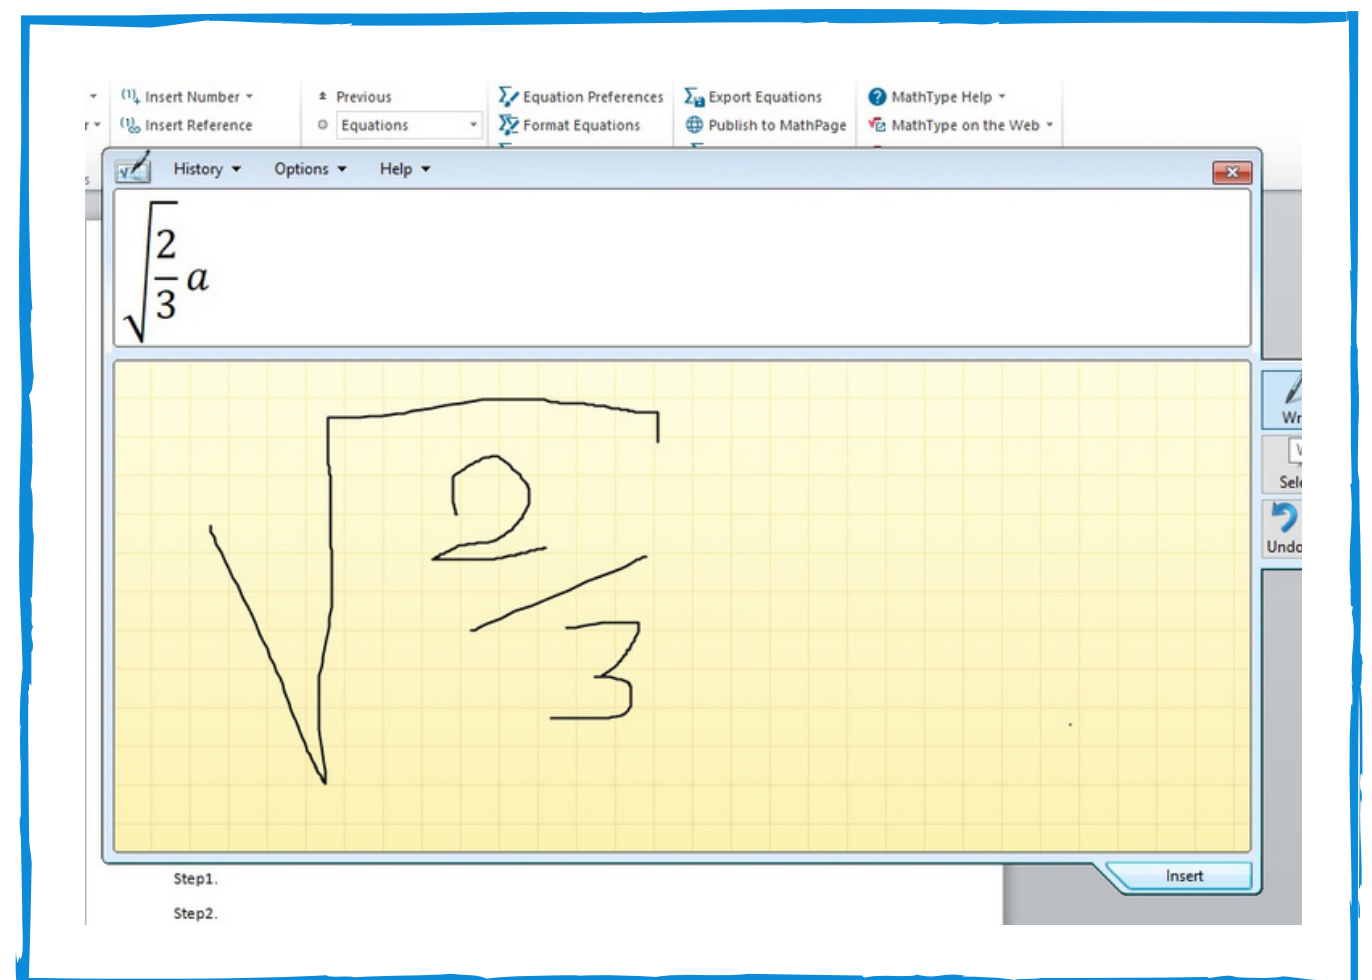

$$x = \frac{-b \pm \sqrt{b^2 - 4ac}}{2a}$$

DIGITALL

HOW TO USE?

STUDENT

Choose to download the tool as an add-on for Windows programs, open the preferred platform, access the tool's tab from the menu.

If you wish you can set key controls to write in math language, you can also draw manually from the input panel.

Step 1.

The tool presents itself as a topscreen menu, complete with math and chemistry symbols to write with.

Step 2.

The tool has an input panel function which allows you to manually write your calculus.